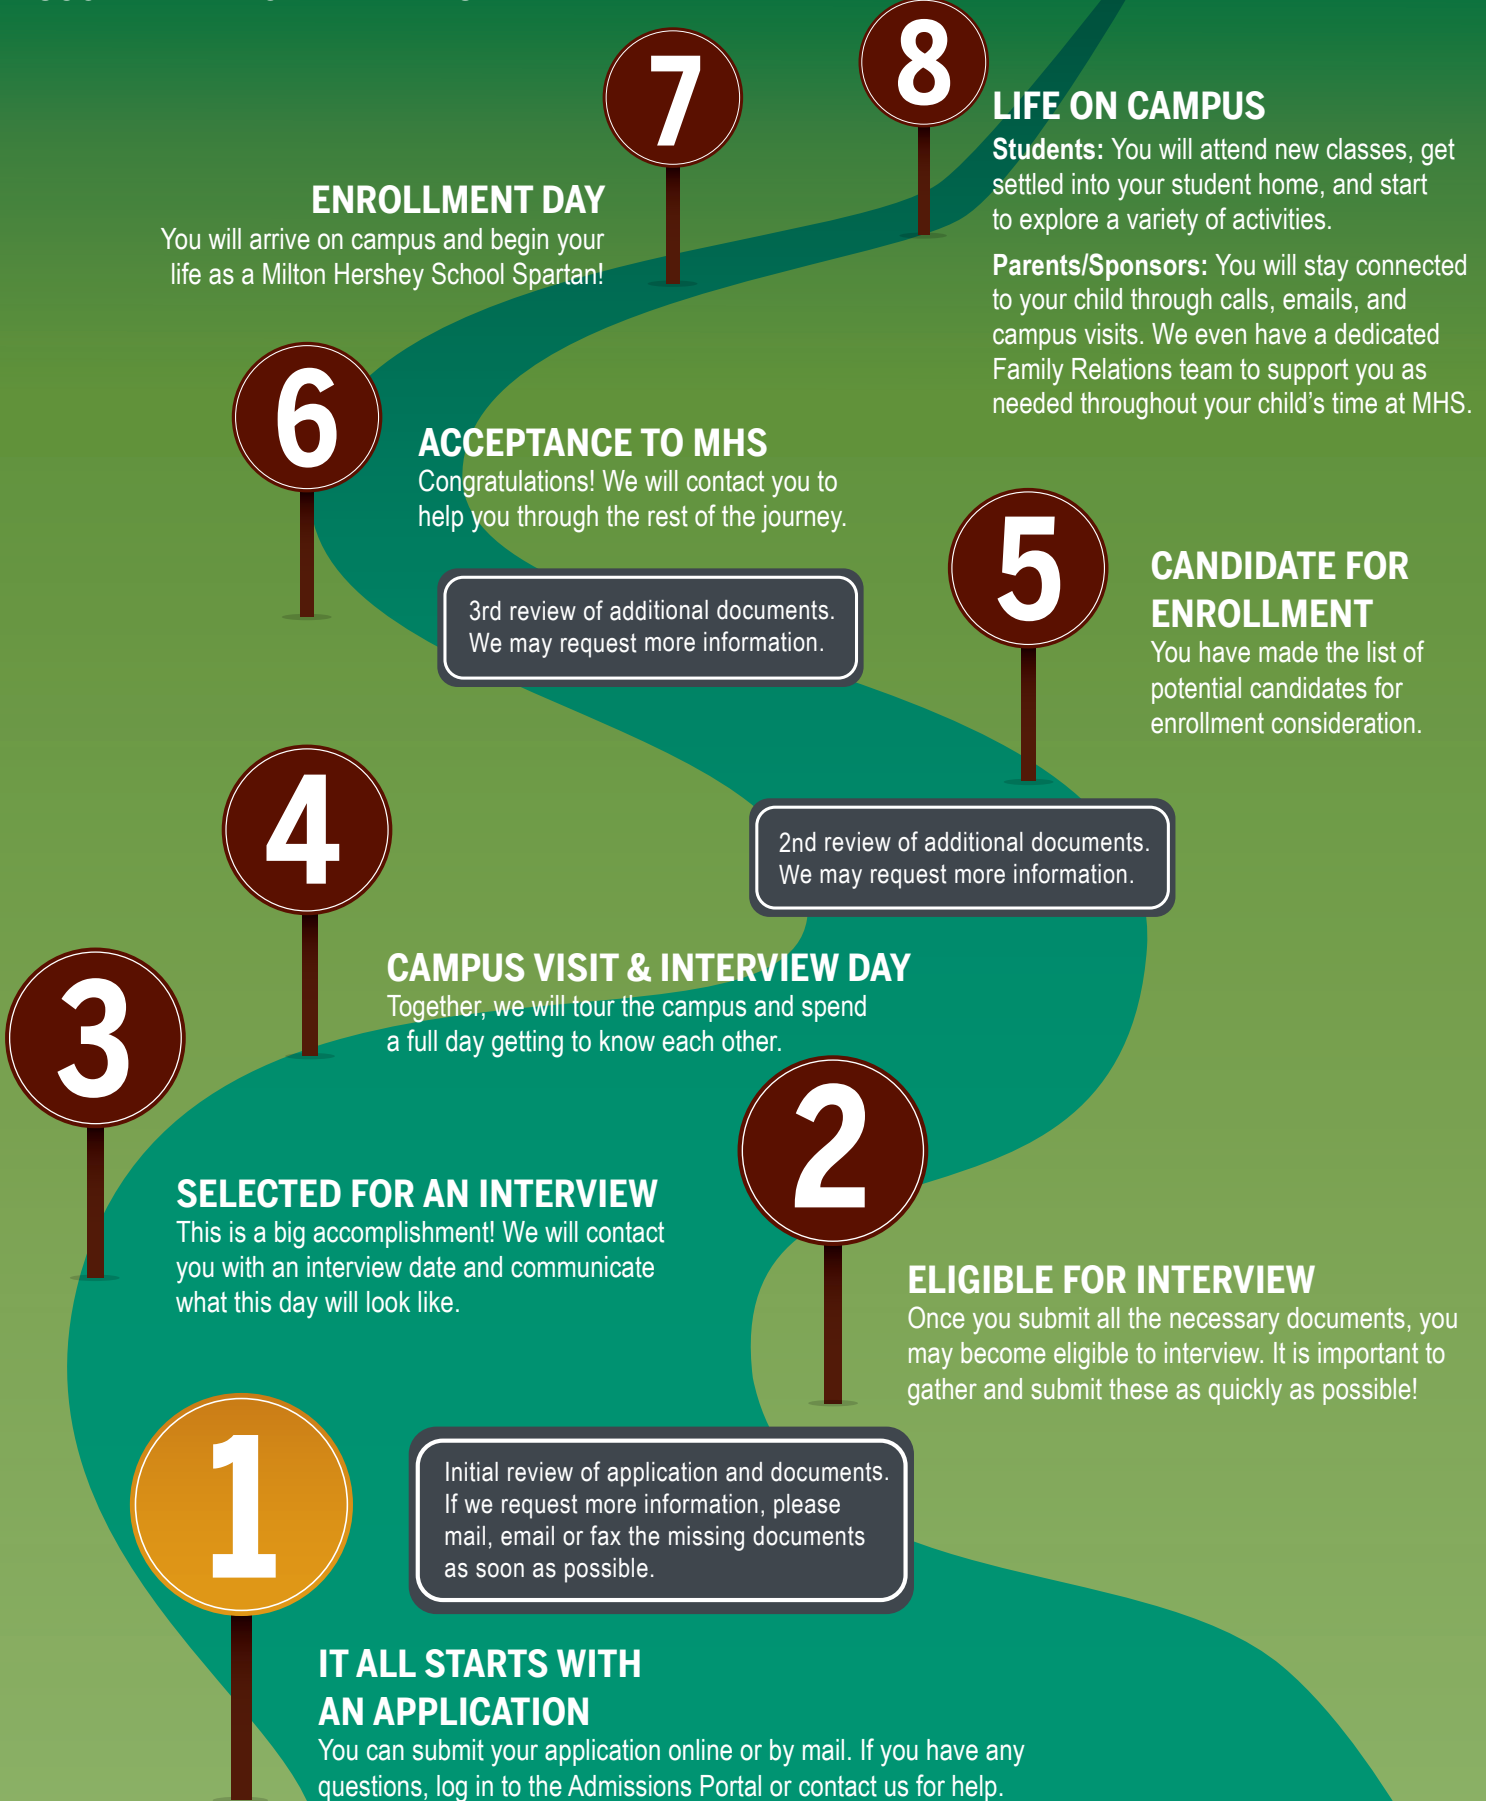

# APPLICATION JOURNEY

DISCOVER THE POTENTIAL INSIDE

3rd review of additional documents. We may request more information.

2nd review of additional documents. We may request more information.

Initial review of application and documents. If we request more information, please mail, email or fax the missing documents as soon as possible.

### CAMPUS VISIT & INTERVIEW DAY

Together, we will tour the campus and spend a full day getting to know each other.

4

2nd review of additional documents.  
We may request more information.